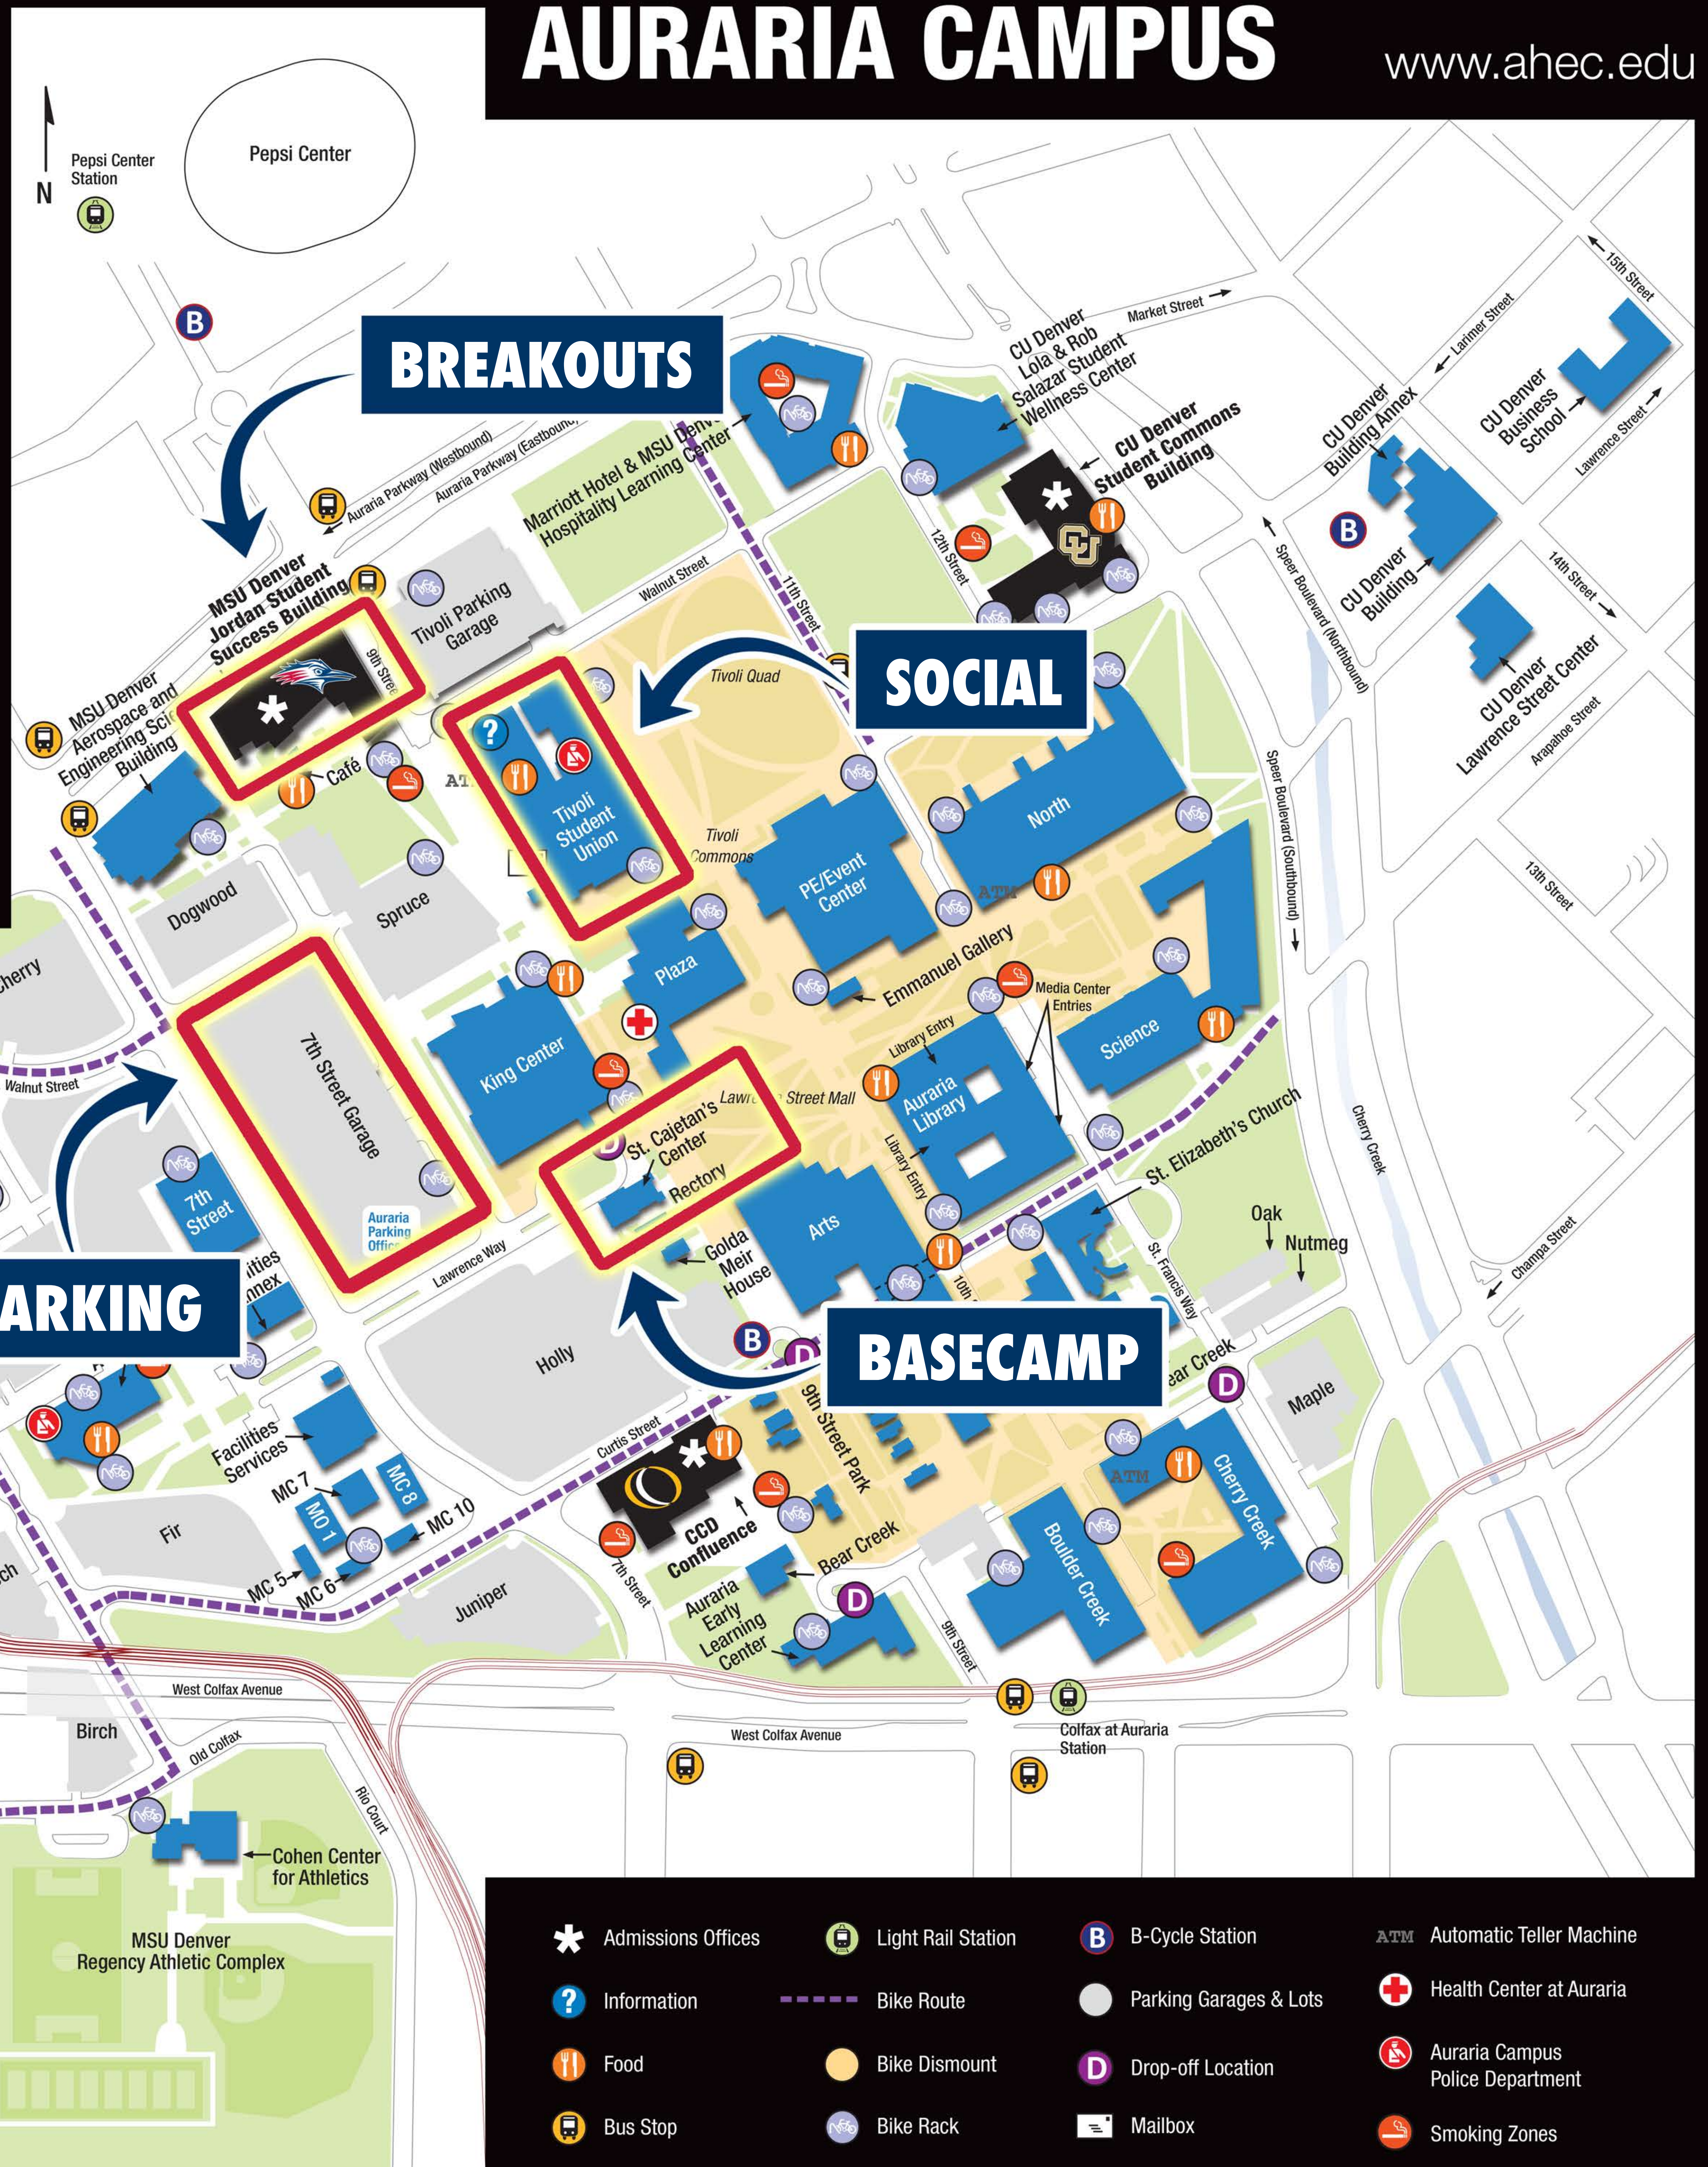

COMMUNITY COLLEGE OF DENVER

Office of Admissions
Confluence Building
303-352-3166
www.ccd.edu

Office of Admissions
Student Success Building
303-556-3058
www.msudenver.edu

Office of Admissions
Student Commons Building
303-315-2601
www.ucdenver.edu

AURARIA CAMPUS

www.ahec.edu

- * Admissions Offices
- ? Information
- 🍴 Food
- 🚌 Bus Stop
- 🚗 Light Rail Station
- 🚲 Bike Route
- 🚲 Bike Dismount
- 🚲 Bike Rack
- B B-Cycle Station
- 🅓 Parking Garages & Lots
- D Drop-off Location
- 📧 Mailbox
- ATM Automatic Teller Machine
- 🏥 Health Center at Auraria
- 👮 Auraria Campus Police Department
- 🚭 Smoking Zones